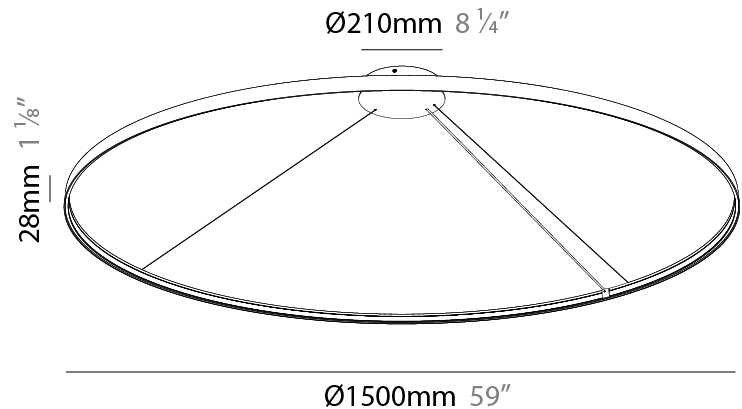

GENERAL

Series: Glorious Silhouette
Partner: Prolicht
Division: Architectural
Installation: Suspension
Product Type: Pendant
Mounting Location: Ceiling
Light Distribution: Direct

PHYSICAL

Shape: Round
Diameter (mm): 1500
Diameter (in): 59 1/16
Height (mm): 28
Height (in): 1 1/8
Max. Overall Height (mm): 4028
Max. Overall Height (in): 158 9/16
Weight (kg): 1.9
Diffuser: PMMA - Opal
Fixture Finish: SSR / BKV / CWI / CRY / HAB / UFT / ITA / RUA / FTG / MYG / LOD / PUS / FRO / FUP / KIA / POP / BLS / SPG / MEY / GOH / CHC / COM / ABZ / JAG / OBR / MOS / ROR
Accent Finish: CHR / BLK
Fixture Material: PMMA / Aluminum
Cable Details: 4000mm / 157 1/2" Cable - Black or Chrome

ELECTRICAL

Lamp Type: LED (Zhaga Standard)
Input Wattage (W): 62
Total Output Wattage (W): 56.4
Dimming: Non-Dimming / 0-10V Dimming / Phase Dimming / DALI Dimming / MATTER Dimming
Driver Included: Yes
Driver Location: Integrated
Driver Type: Constant Current - Universal
Driver Class: Class 2
Input Voltage (V): 120 - 277
Constant Current (MA): 2350mA

LED

Color Temperature (°K): 2700 / 3000
Max. Delivered Lumen (lm): 3451 / 3615
Nominal Lumen (lm): 5949 / 6233
CRI: >80 CRI
Lamp Life (hrs): 50000

OPTICAL

RATINGS AND CERTIFICATIONS

Certified By: Certified for North American Standards
IP rating: IP20