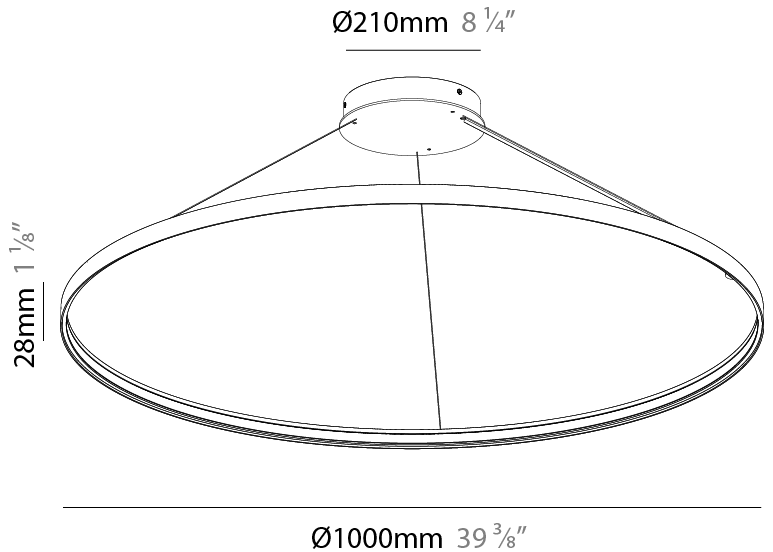

GENERAL

Series: Glorious Silhouette
Partner: Prolicht
Division: Architectural
Installation: Suspension
Product Type: Pendant
Mounting Location: Ceiling
Light Distribution: Direct

PHYSICAL

Shape: Round
Diameter (mm): 1000
Diameter (in): 39 ³/₈
Height (mm): 28
Height (in): 1 ¹/₈
Max. Overall Height (mm): 4028
Max. Overall Height (in): 158 ³/₁₆
Weight (kg): 1.0
Diffuser: PMMA - Opal
Fixture Finish: SSR / BKV / CWI / CRY / HAB / UFT / ITA / RUA / FTG / MYG / LOD / PUS / FRO / FUP / KIA / POP / BLS / SPG / MEY / GOH / CHC / COM / ABZ / JAG / OBR / MOS / ROR
Accent Finish: CHR / BLK
Fixture Material: PMMA / Aluminum
Cable Details: 4000mm / 157 1/2" Cable - Black or Chrome

ELECTRICAL

Lamp Type: LED (Zhaga Standard)
Input Wattage (W): 41
Total Output Wattage (W): 37.3
Dimming: Non-Dimming / 0-10V Dimming / Phase Dimming / DALI Dimming / MATTER Dimming
Driver Included: Yes
Driver Location: Integrated
Driver Type: Constant Current - Universal
Driver Class: Class 2
Input Voltage (V): 120 - 277
Constant Current (MA): 1550mA

LED

Color Temperature (°K): 2700 / 3000
Max. Delivered Lumen (lm): 2771 / 2379
Nominal Lumen (lm): 3916 / 4102
CRI: >80 CRI
Lamp Life (hrs): 50000

OPTICAL

RATINGS AND CERTIFICATIONS

Certified By: Certified for North American Standards
IP rating: IP20

PROJECT
TYPE
SPECIFIER
QUANTITY
DATE