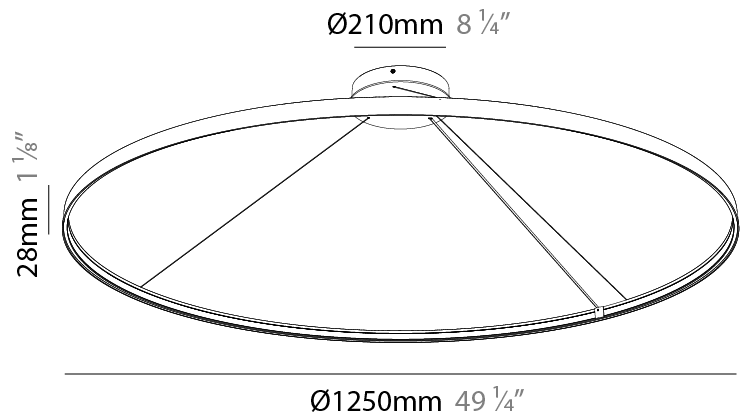

GENERAL

Series: Glorious Silhouette
Partner: Prolicht
Division: Architectural
Installation: Suspension
Product Type: Pendant
Mounting Location: Ceiling
Light Distribution: Direct

PHYSICAL

Shape: Round
Diameter (mm): 1250
Diameter (in): 49 ³/₁₆
Height (mm): 28
Height (in): 1 ¹/₈
Max. Overall Height (mm): 4028
Max. Overall Height (in): 158 ³/₁₆
Weight (kg): 1.0
Diffuser: PMMA - Opal
Fixture Finish: SSR / BKV / CWI / CRY / HAB / UFT / ITA / RUA / FTG / MYG / LOD / PUS / FRO / FUP / KIA / POP / BLS / SPG / MEY / GOH / CHC / COM / ABZ / JAG / OBR / MOS / ROR
Accent Finish: CHR / BLK
Fixture Material: PMMA / Aluminum
Cable Details: 4000mm / 157 1/2" Cable - Black or Chrome

ELECTRICAL

Lamp Type: LED (Zhaga Standard)
Input Wattage (W): 51
Total Output Wattage (W): 46.3
Dimming: Non-Dimming / 0-10V Dimming / Phase Dimming / DALI Dimming / MATTER Dimming
Driver Included: Yes
Driver Location: Integrated
Driver Type: Constant Current - Universal
Driver Class: Class 2
Input Voltage (V): 120 - 277
Constant Current (MA): 1950mA

LED

Color Temperature (°K): 2700 / 3000
Max. Delivered Lumen (lm): 2771 / 2379
Nominal Lumen (lm): 3916 / 4102
CRI: >80 CRI
Lamp Life (hrs): 50000

OPTICAL

RATINGS AND CERTIFICATIONS

Certified By: Certified for North American Standards
IP rating: IP20

PROJECT
TYPE
SPECIFIER
QUANTITY
DATE