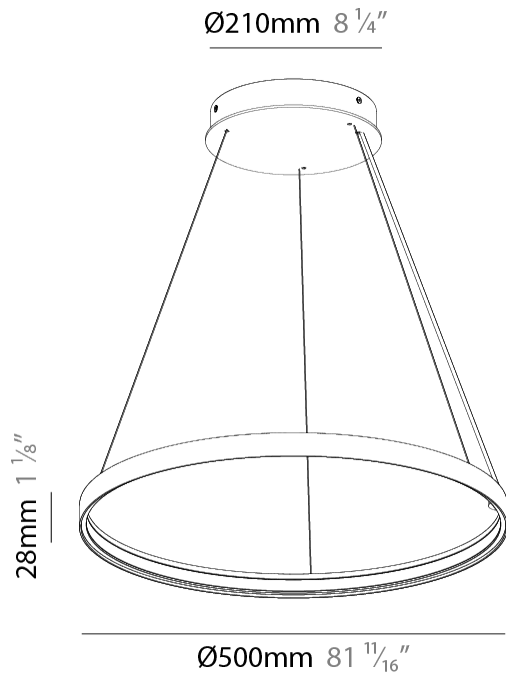

GENERAL

Series: Glorious Silhouette
Partner: Prolicht
Division: Architectural
Installation: Suspension
Product Type: Pendant
Mounting Location: Ceiling
Light Distribution: Direct

PHYSICAL

Shape: Round
Diameter (mm): 500
Diameter (in): 19 11/16
Height (mm): 28
Height (in): 1 1/8
Max. Overall Height (mm): 4028
Max. Overall Height (in): 158 9/16
Weight (kg): 0.7
Diffuser: PMMA - Opal
Fixture Finish: SSR / BKV / CWI / CRY / HAB / UFT / ITA / RUA / FTG / MYG / LOD / PUS / FRO / FUP / KIA / POP / BLS / SPG / MEY / GOH / CHC / COM / ABZ / JAG / OBR / MOS / ROR
Accent Finish: CHR / BLK
Fixture Material: PMMA / Aluminum
Cable Details: 4000mm / 157 1/2" Cable - Black or Chrome

ELECTRICAL

Lamp Type: LED (Zhaga Standard)
Input Wattage (W): 20
Total Output Wattage (W): 18.2
Dimming: Non-Dimming / 0-10V Dimming / Phase Dimming / DALI Dimming / MATTER Dimming
Driver Included: Yes
Driver Location: Integrated
Driver Type: Constant Current - Universal
Driver Class: Class 2
Input Voltage (V): 120 - 277
Constant Current (MA): 750mA

LED

Color Temperature (°K): 2700 / 3000
Max. Delivered Lumen (lm): 1097 / 1149
Nominal Lumen (lm): 1891 / 1981
CRI: >80 CRI
Lamp Life (hrs): 50000

OPTICAL

RATINGS AND CERTIFICATIONS

Certified By: Certified for North American Standards
IP rating: IP20