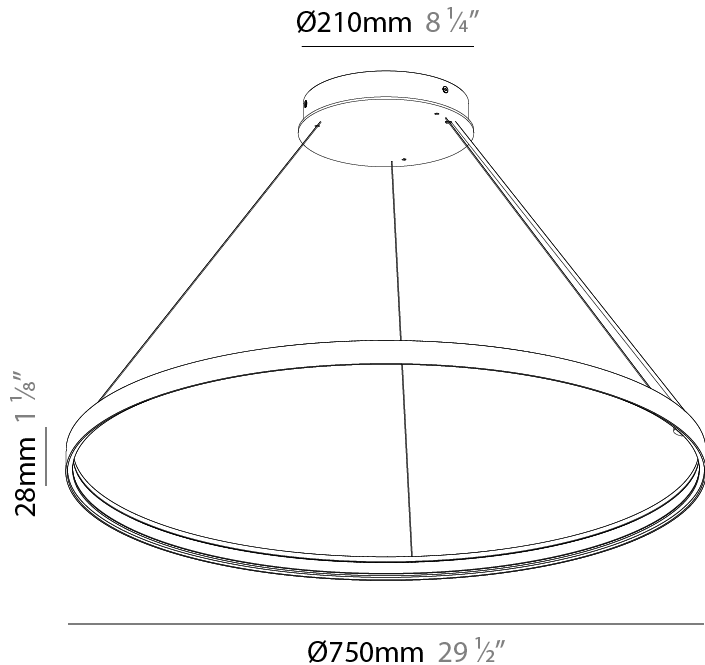

GENERAL

Series: Glorious Silhouette
Partner: Prolicht
Division: Architectural
Installation: Suspension
Product Type: Pendant
Mounting Location: Ceiling
Light Distribution: Direct

PHYSICAL

Shape: Round
Diameter (mm): 750
Diameter (in): 29 1/2
Height (mm): 28
Height (in): 1 1/8
Max. Overall Height (mm): 4028
Max. Overall Height (in): 158 9/16
Weight (kg): 1.0
Diffuser: PMMA - Opal
Fixture Finish: SSR / BKV / CWI / CRY / HAB / UFT / ITA / RUA / FTG / MYG / LOD / PUS / FRO / FUP / KIA / POP / BLS / SPG / MEY / GOH / CHC / COM / ABZ / JAG / OBR / MOS / ROR
Accent Finish: CHR / BLK
Fixture Material: PMMA / Aluminum
Cable Details: 4000mm / 157 1/2" Cable - Black or Chrome

ELECTRICAL

Lamp Type: LED (Zhaga Standard)
Input Wattage (W): 31
Total Output Wattage (W): 28.2
Dimming: Non-Dimming / 0-10V Dimming / Phase Dimming / DALI Dimming / MATTER Dimming
Driver Included: Yes
Driver Location: Integrated
Driver Type: Constant Current - Universal
Driver Class: Class 2
Input Voltage (V): 120 - 277
Constant Current (MA): 1166mA

LED

Color Temperature (°K): 2700 / 3000
Max. Delivered Lumen (lm): 1707 / 1788
Nominal Lumen (lm): 2943 / 3083
CRI: >80 CRI
Lamp Life (hrs): 50000

OPTICAL

RATINGS AND CERTIFICATIONS

Certified By: Certified for North American Standards
IP rating: IP20

PROJECT
TYPE
SPECIFIER
QUANTITY
DATE