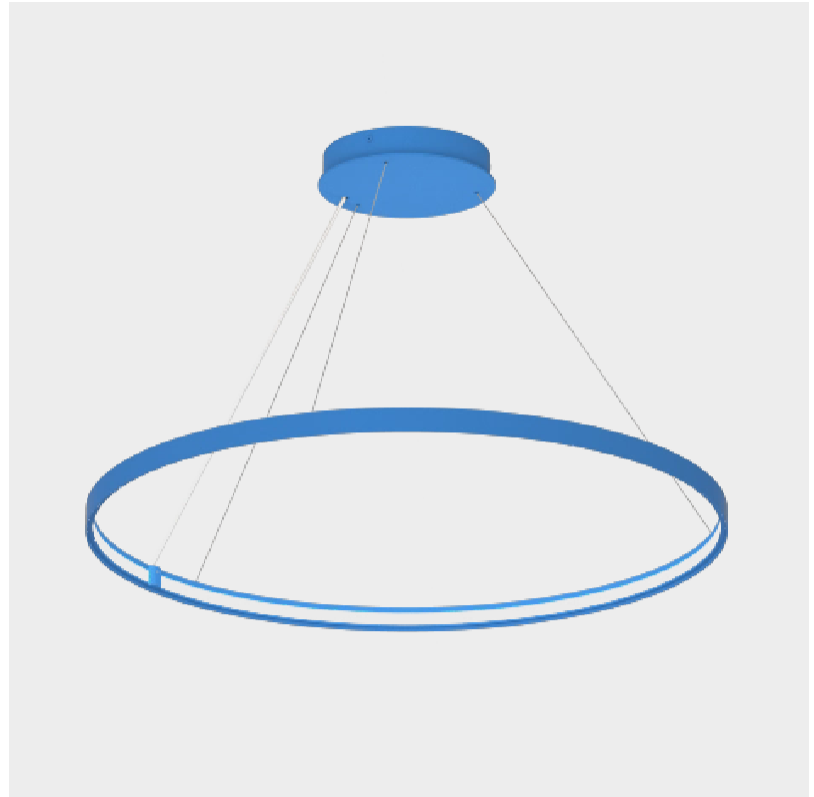

PROJECT
TYPE
SPECIFIER
QUANTITY
DATE

GLORIOUS SILHOUETTE SUSPENSION

A3001044-

PROJECT	_____
TYPE	_____
SPECIFIER	_____
QUANTITY	_____
DATE	_____

A

GLORIOUS SILHOUETTE SUSPENSION

A3001045-

base number Color Finishes Finishes Cable Color
 Temperature (Diamond) (Triangle) Options