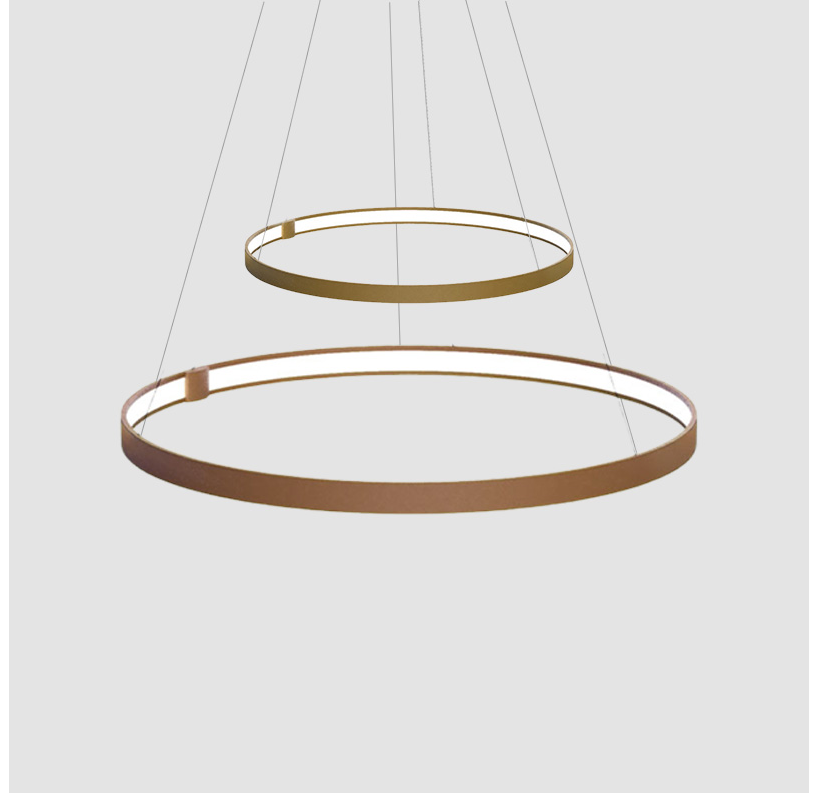

PROJECT	_____
TYPE	_____
SPECIFIER	_____
QUANTITY	_____
DATE	_____

GLORIOUS SILHOUETTE SUSPENSION

A3GSILH-MOD-SYS

base number

1. To build a product code in our configurator select the specify button on the base model # product page
2. To build a manual product code on this datasheet choose from the options listed below in blue font and add the suffix to the base model #

GENERAL

Series: Glorious Silhouette
Partner: Prolicht
Division: Architectural
Installation: Suspension
Product Type: Clusters
Mounting Location: Ceiling

PHYSICAL

ELECTRICAL

Lamp Type: LED
Dimming: Non-Dimmable / 0-10V Dimming
Driver Included: No
Driver Location: See canopy components
Driver Type: Constant Voltage - Universal
Driver Class: Class 2
Input Voltage (V): 120 - 277
Output Voltage (V): 24

LED

Lamp Life (hrs): 60000

OPTICAL

RATINGS AND CERTIFICATIONS

Certified By: Certified for North American Standards
IP rating: IP20